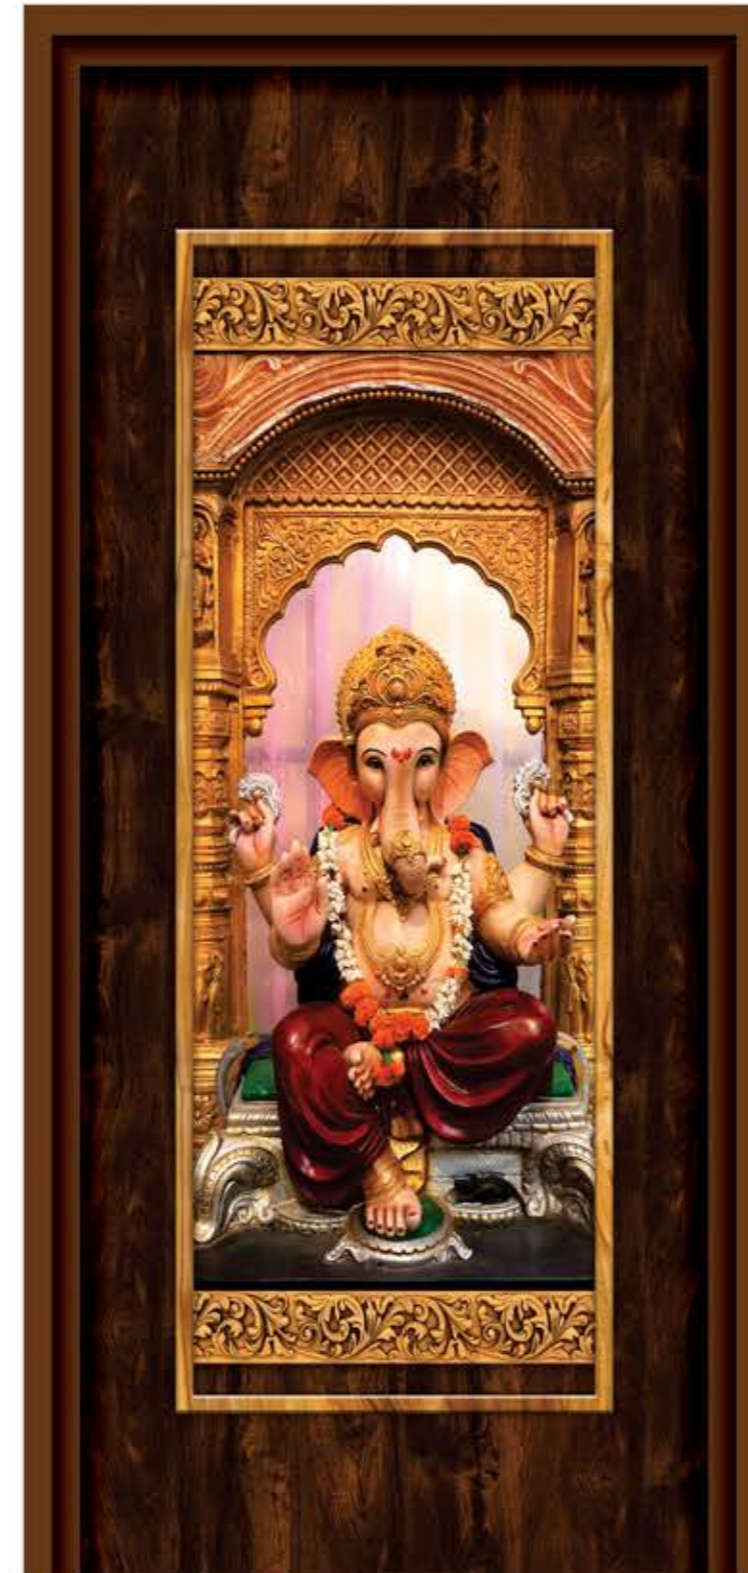

your DESIGN *motives*
LIVING SPACES INSPIRED BY LIFE

RK
DECORATIVE DOORS

Actual Colour may vary as shown in catalogue

RK 3001