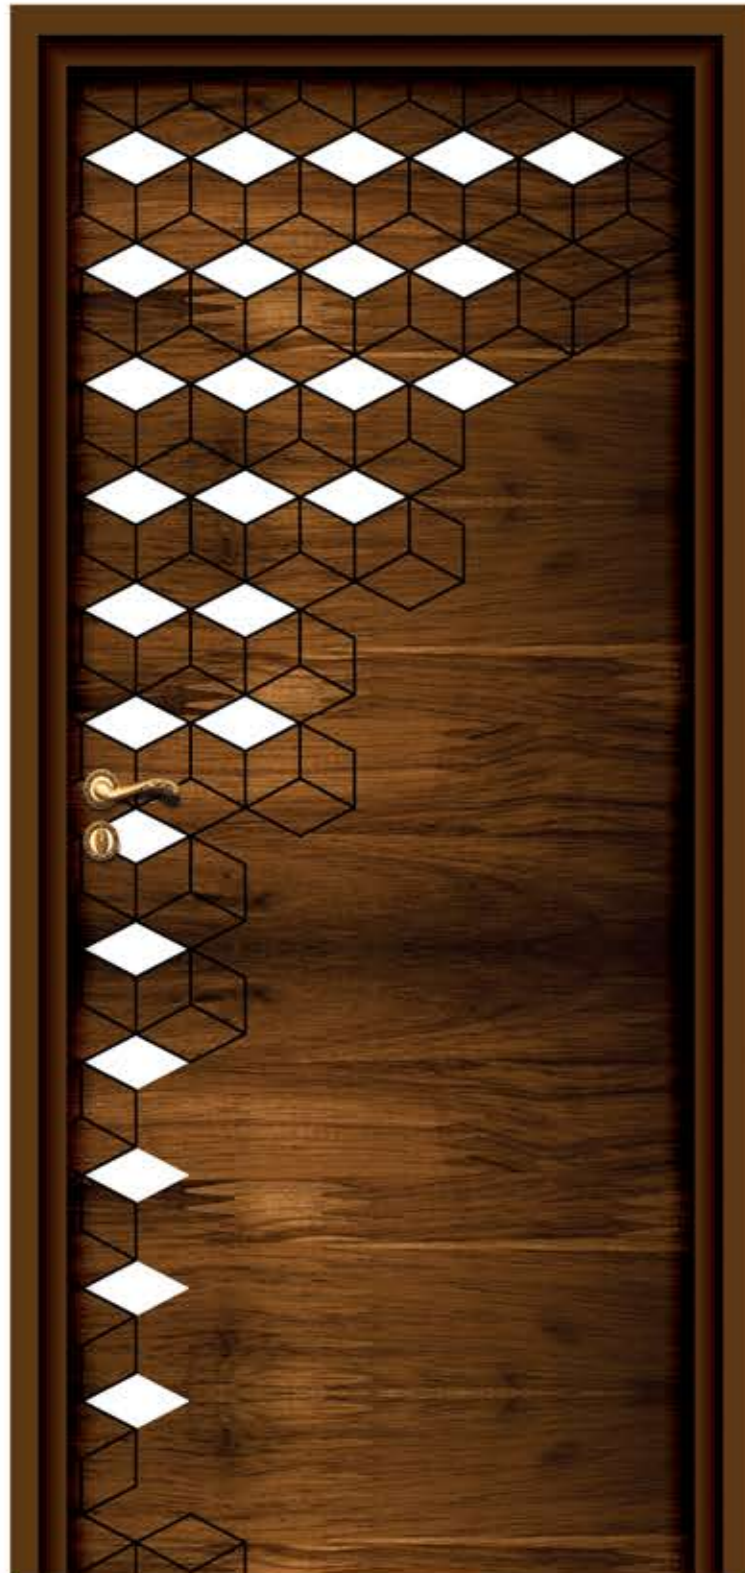

SIZE AVAILABLE

Height : 72" / 75" / 78" / 81" / 84"

Width : 26" / 28" / 30" / 32" / 34" / 36" / 38"

Design & Sizes Subject to availability, Designs & Shade Shown May be Difference From Actual
Thickness 30mm

WE ARE NOT RESPONSIBLE FOR ANY BREAKAGE OF GOODS IN TRANSPORT

your DESIGN *motives*
LIVING SPACES INSPIRED BY LIFE

RK
DECORATIVE DOORS

Actual Colour may vary as shown in catalogue

RK 3001

RK 3002

Size : 84" x 39"

Actual Colour may vary as shown in catalogue

RK 3003

RK 3004

Size : 84" x 39"

RK 3005

RK 3006

Size : 84" x 39"

Actual Colour may vary as shown in catalogue

RK 3007

RK 3008

Size : 84" x 39"

RK 3009

RK 3010

Size : 84" x 39"

Actual Colour may vary as shown in catalogue

RK 3011