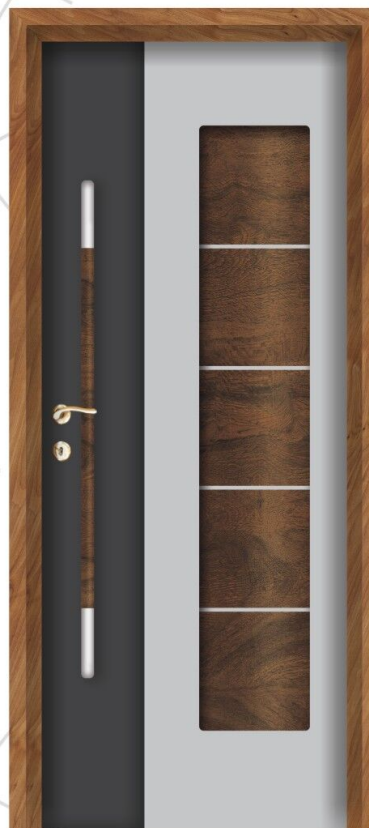

RS-24

SIZE
7X3.25

SIZE
7X3.25

RS
Decorative
DOORSKIN

RS-25

EXCITEMENT IS
ALWAYS

RS-26

Even your guests will not be able to control themselves without talking about its design.

Class-apart looks makes you the expert of all kinds.

DIGITAL DELIGHT

RS-27

RS
Decorative
DOORSKIN

RS-28

SIZE
7X3.25

SIZE
7X3.25

RS
Decorative
DOORSKIN