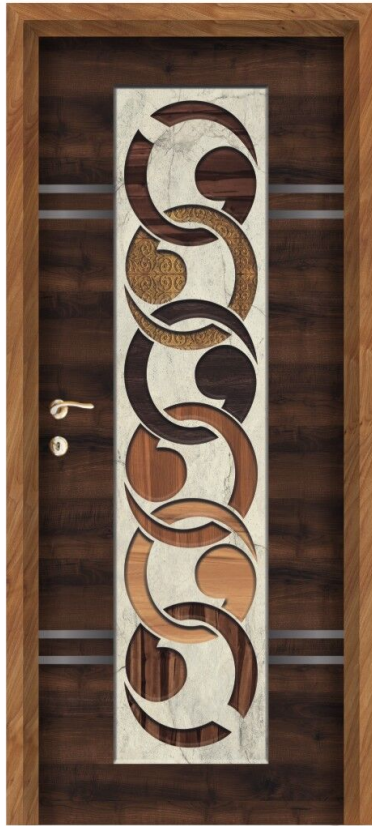

RS-16

RS
Decorative
DOORSKIN

RS-17

GET ENCHANTED BY
TRUE BEAUTY

RS-18

SIZE
7X3.25

SIZE
7X3.25

Door Laminates with totally different shades will become you favorites.

Believe that you will get the best and you will feel confident.

DIGITAL DELIGHT

RS-19

When you fulfil your dream, greet them with a designer door.

RS
Decorative
DOORSKIN

RS-20

SIZE
7X3.25

RS
Decorative
DOORSKIN

RS-21

SIZE
7X3.25

ENTRANCE THAT
BEAUTIFUL

RS-22

Takes you to a positive world with its bright side that helps you find your own light.

DIGITAL DELIGHT

RS-23

RS
Decorative
DOORSKIN