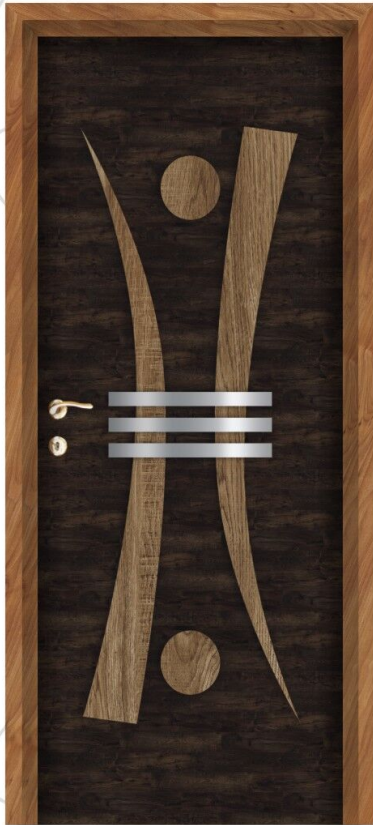

Amazingly graceful designs that reveal your beautiful character

DIGITAL DELIGHT

RS
Decorative
DOORSKIN

RS
Decorative
DOORSKIN

ALL THE TWISTS
YOUR EXPECTED

SIZE
7X3.25

RS-09

RS-10