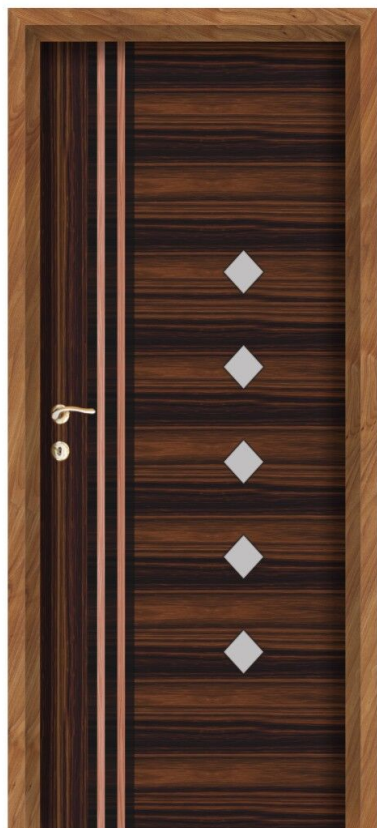

RS-21

SIZE
7X3.25

ENTRANCE THAT
BEAUTIFUL

RS-22

Takes you to a positive world with its bright side that helps you find your own light.

DIGITAL DELIGHT

RS-23

RS
Decorative
DOORSKIN

RS-24

SIZE
7X3.25

SIZE
7X3.25

RS
Decorative
DOORSKIN

RS-25

EXCITEMENT IS
ALWAYS

RS-26

Even your guests will not be able to control themselves without talking about its design.

Class-apart looks makes you the expert of all kinds.

DIGITAL DELIGHT

RS-27

RS
Decorative
DOORSKIN

RS-28

SIZE
7X3.25

SIZE
7X3.25

RS
Decorative
DOORSKIN