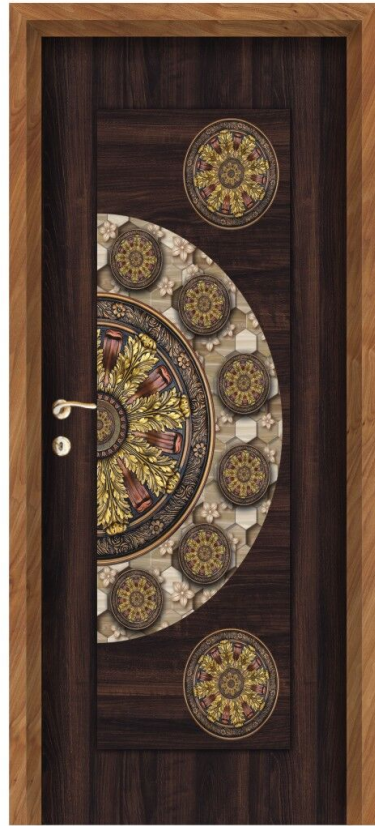

Decorative DOORSKIN

DIGITAL DELIGHT

SIZE
7X3.25

RS-01

RS
Decorative
DOORSKIN

RS-02

RS
Decorative
DOORSKIN

RS-03

TWIST NEEDS
A DARING APPEAL

SIZE
7X3.25

RS-04

Door Designs that make you fall in love
with them all the time.

These door laminates have the charm to
become your favorites

DIGITAL DELIGHT

SIZE
7X3.25

RS-05

RS
Decorative
DOORSKIN

RS-06

RS
Decorative
DOORSKIN

RS-07

MATCH IT WITH
YOUR INTERIOR

SIZE
7X3.25

RS-08

As Plain as it looks, it is perfect to suit any type of ambience you decide for your space.