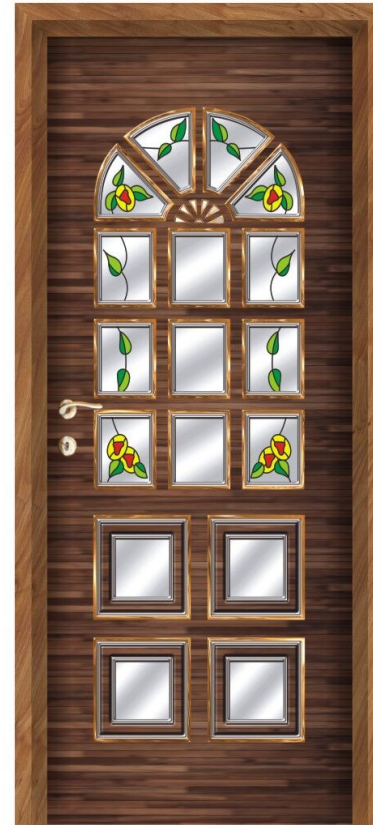

RS
Decorative
DOORSKIN

RS-06

RS
Decorative
DOORSKIN

RS-07

MATCH IT WITH
YOUR INTERIOR

SIZE
7X3.25

RS-08

As Plain as it looks, it is perfect to suit any type of ambience you decide for your space.

Amazingly graceful designs that reveal your beautiful character

DIGITAL DELIGHT

RS
Decorative
DOORSKIN

RS
Decorative
DOORSKIN

ALL THE TWISTS
YOUR EXPECTED

SIZE
7X3.25

RS-09

RS-10