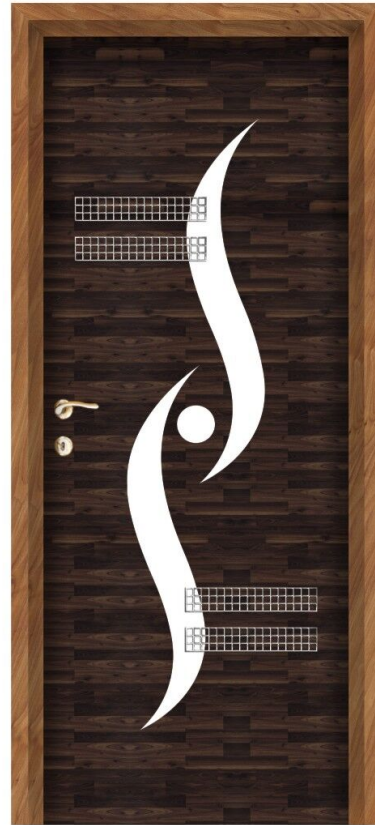

RS
Decorative
DOORSKIN

RS-06

RS
Decorative
DOORSKIN

RS-07

MATCH IT WITH
YOUR INTERIOR

SIZE
7X3.25

RS-08

As Plain as it looks, it is perfect to suit any type of ambience you decide for your space.

Amazingly graceful designs that reveal your beautiful character

DIGITAL DELIGHT

RS
Decorative
DOORSKIN

RS
Decorative
DOORSKIN

ALL THE TWISTS
YOUR EXPECTED

SIZE
7X3.25

RS-09

RS-10