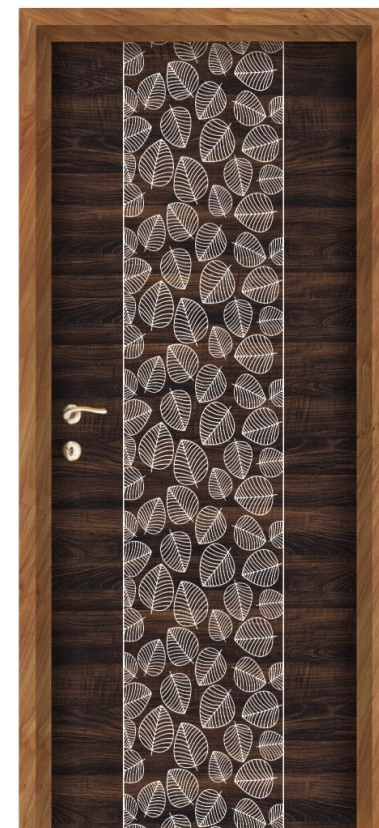

SHINE WITH THE
HEART

RS-30

Every day is new beginnings and new stories.

Put the best foot forward for the
world to feel and experience