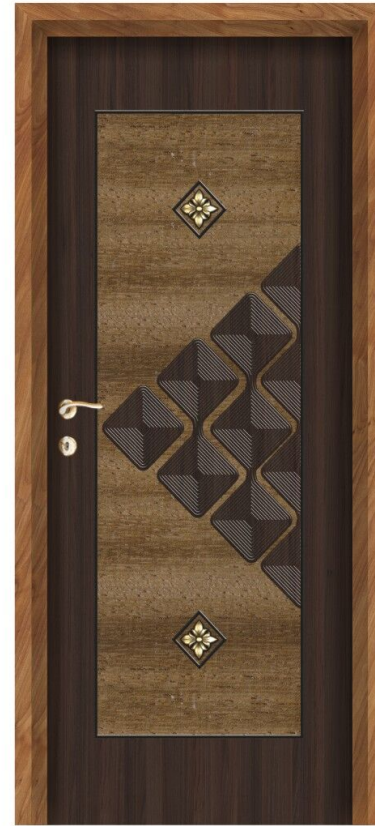

Decorative DOORSKIN

DIGITAL DELIGHT

SIZE
7X3.25

RS-01

RS
Decorative
DOORSKIN

RS-02

RS
Decorative
DOORSKIN

RS-03

TWIST NEEDS
A DARING APPEAL

SIZE
7X3.25

RS-04

Door Designs that make you fall in love
with them all the time.

These door laminates have the charm to
become your favorites

DIGITAL DELIGHT

SIZE
7X3.25

RS-05

RS
Decorative
DOORSKIN

RS-06

RS
Decorative
DOORSKIN

RS-07

MATCH IT WITH
YOUR INTERIOR

SIZE
7X3.25

RS-08

As Plain as it looks, it is perfect to suit any type of ambience you decide for your space.