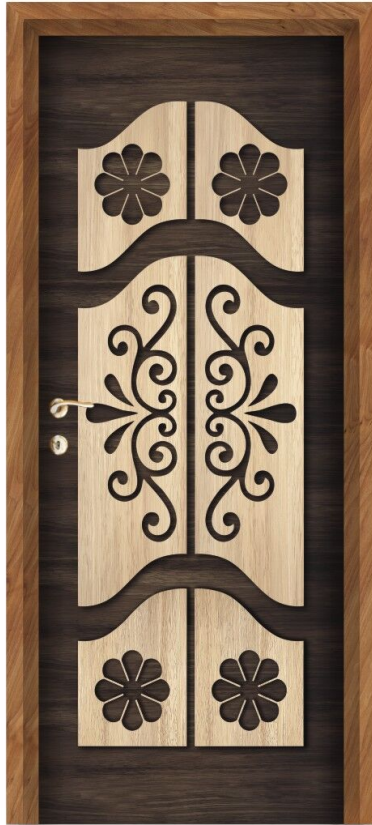

RS-32

SIZE
7X3.25

SIZE
7X3.25

RS
Decorative
DOORSKIN

RS-33

LET IT FLOW
ON YOUR DOORS

RS-34

Brilliance sparkles when something is bold enough to show off its true nature with confidence.

Go splurge. pamper your self with the best.

DIGITAL DELIGHT

RS-35

Enjoy the plainness yet the motivation actions everyday.

RS
Decorative
DOORSKIN

RS-36

SIZE
7X3.25

RS
Decorative
DOORSKIN

RS-37

SIZE
7X3.25

FELL THE PRETTY
COMBINATIONS

RS-38

Experience the beauty around you
or create it.

RS
Decorative
DOORSKIN

RS-39

HOLD THE
DOOR WITH LOVE