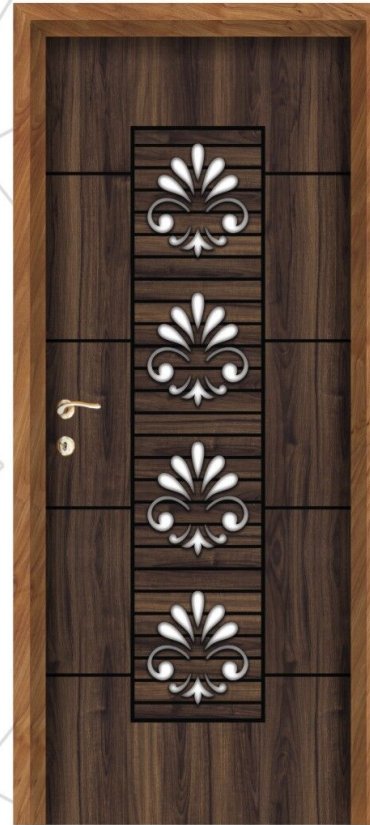

RS-21

SIZE
7X3.25

ENTRANCE THAT
BEAUTIFUL

RS-22

Takes you to a positive world with its bright side that helps you find your own light.

DIGITAL DELIGHT

RS-23

RS
Decorative
DOORSKIN

RS-24

SIZE
7X3.25

SIZE
7X3.25

RS
Decorative
DOORSKIN

RS-25

EXCITEMENT IS
ALWAYS

RS-26

Even your guests will not be able to control themselves without talking about its design.