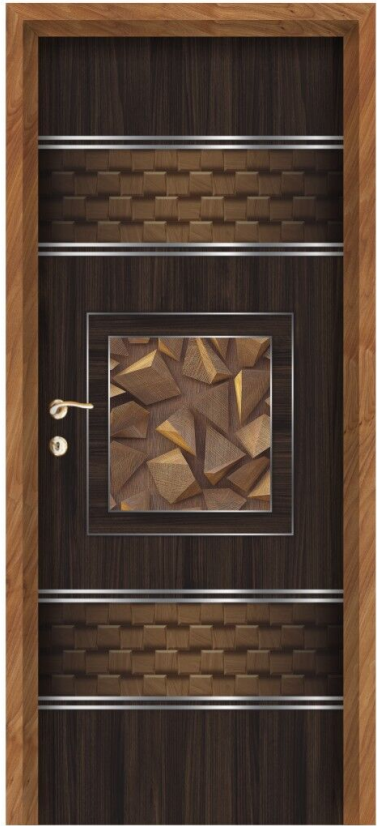

RS-32

SIZE
7X3.25

SIZE
7X3.25

RS
Decorative
DOORSKIN

RS-33

LET IT FLOW
ON YOUR DOORS

RS-34

Brilliance sparkles when something is bold enough to show off its true nature with confidence.

Go splurge. pamper your self with the best.

DIGITAL DELIGHT

RS-35

Enjoy the plainness yet the motivation actions everyday.

RS
Decorative
DOORSKIN

RS-36

SIZE
7X3.25

RS
Decorative
DOORSKIN