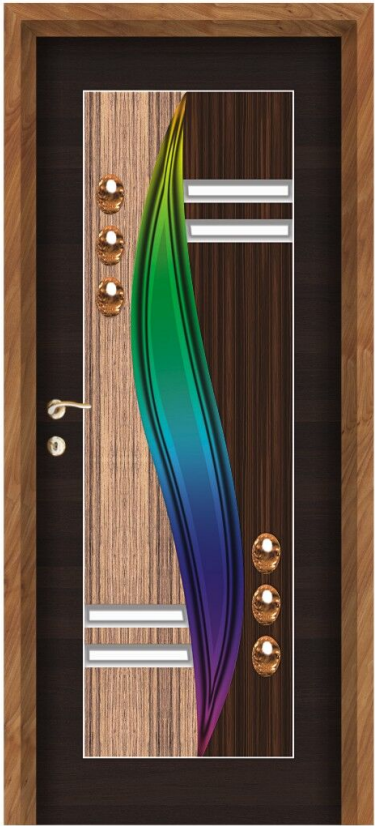

SIZE
7X3.25

RS-13

RS
Decorative
DOORSKIN

RS-14

The pattern here gives a push to the expectation of the twists you want in life.

DIGITAL DELIGHT

RS-15

RS
Decorative
DOORSKIN

RS-16

RS
Decorative
DOORSKIN

RS-17

GET ENCHANTED BY
TRUE BEAUTY

RS-18

SIZE
7X3.25

SIZE
7X3.25

Door Laminates with totally different shades will become you favorites.