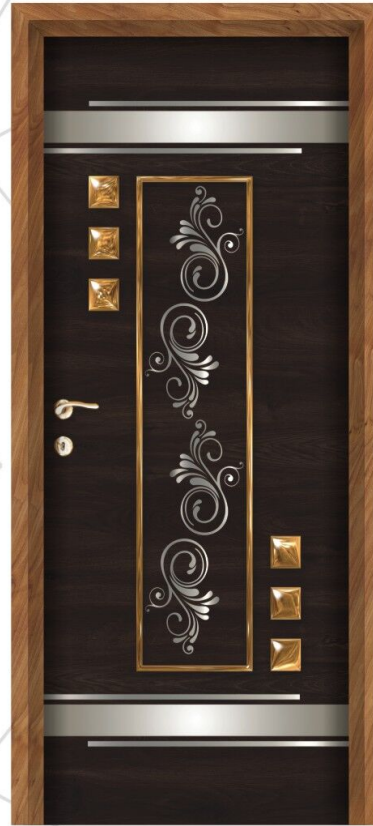

SIZE
7X3.25

RS-13

RS
Decorative
DOORSKIN

RS-14

The pattern here gives a push to the expectation of the twists you want in life.

DIGITAL DELIGHT

RS-15

RS
Decorative
DOORSKIN

RS-16

RS
Decorative
DOORSKIN

RS-17

GET ENCHANTED BY
TRUE BEAUTY

RS-18

SIZE
7X3.25

SIZE
7X3.25

Door Laminates with totally different shades will become you favorites.

RS-21

SIZE
7X3.25

ENTRANCE THAT
BEAUTIFUL

RS-22

Takes you to a positive world with its bright side that helps you find your own light.

DIGITAL DELIGHT

RS-23

RS
Decorative
DOORSKIN