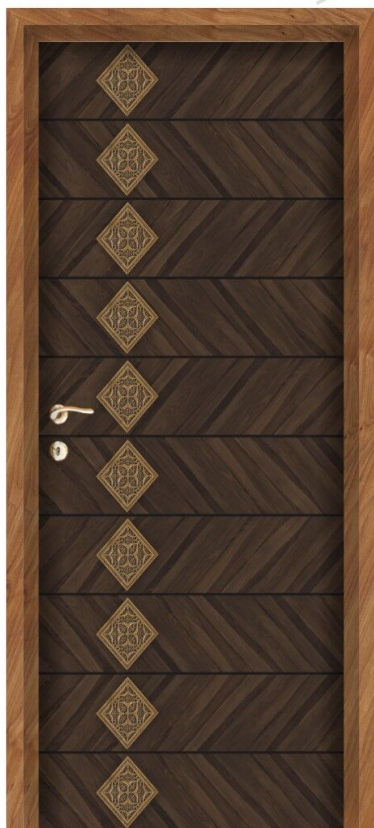

RS-21

SIZE
7X3.25

ENTRANCE THAT
BEAUTIFUL

RS-22

Takes you to a positive world with its bright side that helps you find your own light.

DIGITAL DELIGHT

RS-23

RS
Decorative
DOORSKIN

RS-24

SIZE
7X3.25

SIZE
7X3.25

RS
Decorative
DOORSKIN

RS-25

EXCITEMENT IS
ALWAYS

RS-26

Even your guests will not be able to control themselves without talking about its design.

Class-apart looks makes you the expert of all kinds.

DIGITAL DELIGHT

RS-27

RS
Decorative
DOORSKIN

RS-28

SIZE
7X3.25

SIZE
7X3.25

RS
Decorative
DOORSKIN