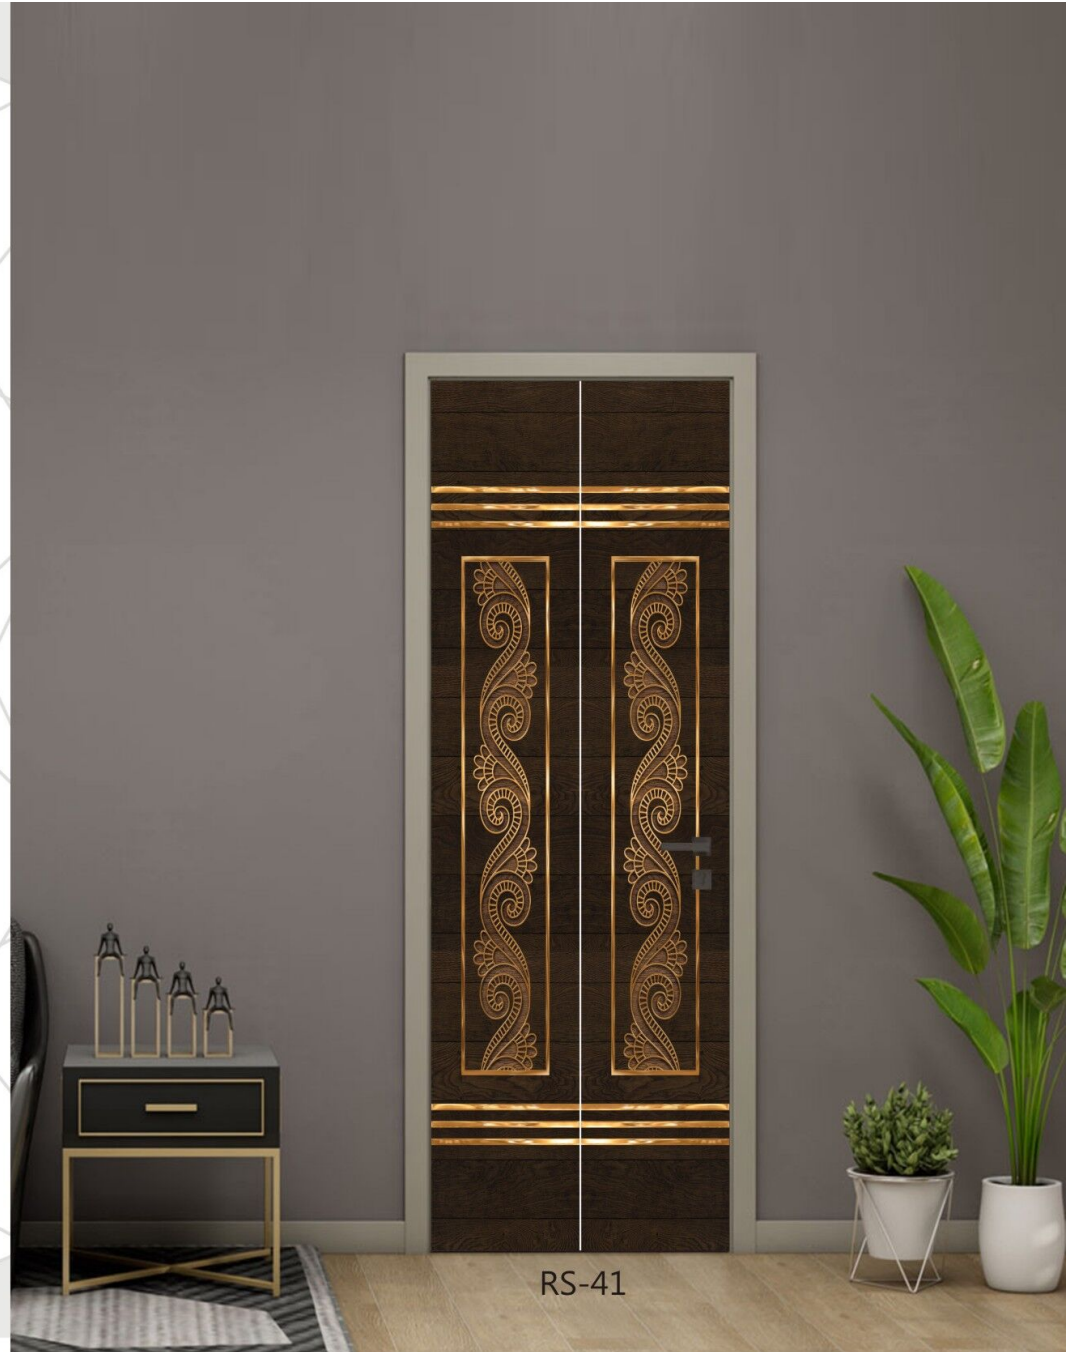

RS
Decorative
DOORSKIN

HOLD THE
DOOR WITH LOVE

SIZE
7X3.25

A Few things come to be knows of
what they are.

RS-41