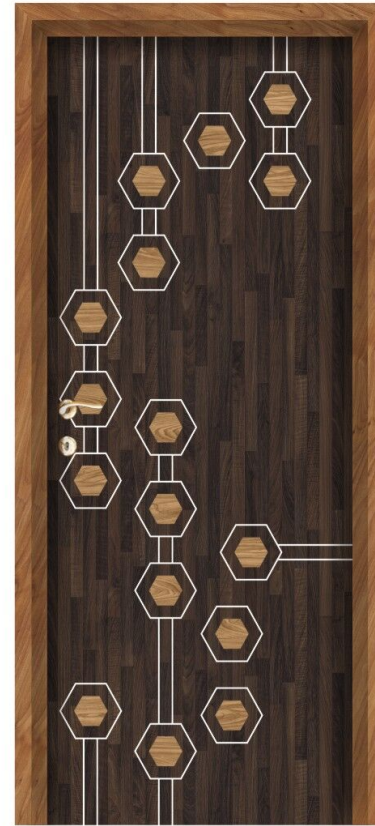

Decorative DOORSKIN

DIGITAL DELIGHT

SIZE
7X3.25

RS-01

RS
Decorative
DOORSKIN

RS-02

RS
Decorative
DOORSKIN

RS-03

TWIST NEEDS
A DARING APPEAL

SIZE
7X3.25

RS-04

Door Designs that make you fall in love
with them all the time.

These door laminates have the charm to
become your favorites

DIGITAL DELIGHT

SIZE
7X3.25

RS-05

RS
Decorative
DOORSKIN

RS-06

RS
Decorative
DOORSKIN

RS-07

MATCH IT WITH
YOUR INTERIOR

SIZE
7X3.25

RS-08

As Plain as it looks, it is perfect to suit any type of ambience you decide for your space.