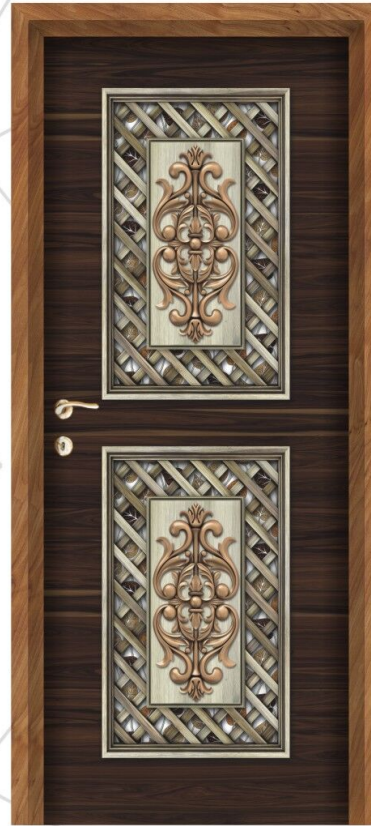

RS-32

SIZE
7X3.25

SIZE
7X3.25

RS
Decorative
DOORSKIN

RS-33

LET IT FLOW
ON YOUR DOORS

RS-34

Brilliance sparkles when something is bold enough to show off its true nature with confidence.

Go splurge. pamper your self with the best.

DIGITAL DELIGHT

RS-35

Enjoy the plainness yet the motivation actions everyday.

RS
Decorative
DOORSKIN

RS-36

SIZE
7X3.25

RS
Decorative
DOORSKIN