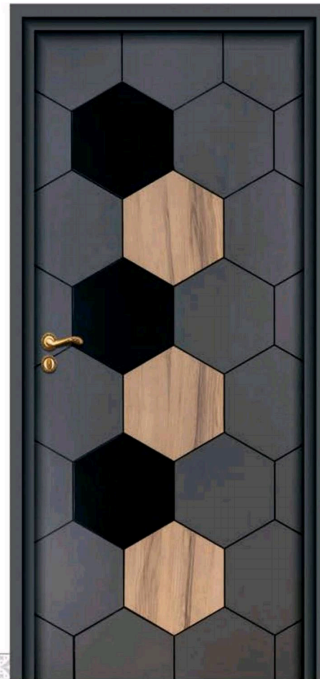

RK-7001

ORIGINAL
VENEER DOOR

RK-7002

RK-7003

MAKE YOUR HOUSE LOOK
Stunning

RK
DECORATIVE DOORS

RK-7004

RK-7005

CUT PASTE
DOOR

RK
DECORATIVE DOORS

RK-2001

RK-2002

CUT PASTE
DOOR

RK-2003

RK-2004

ADD THE MIDAS
touch

RK
DECORATIVE DOORS

RK-2005

RK-2006

CUT PASTE
DOOR

RK-2007

RK-2008

MAKE IT NOTHING BUT
perfect

RK
DECORATIVE DOORS